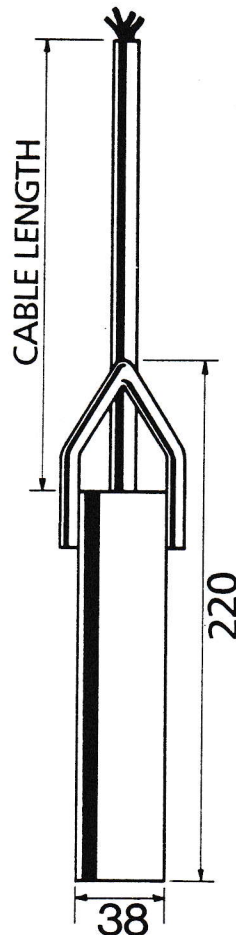

EXPLOSION PROOF TILT SWITCHES

Explosion proof tilt switches are available, which may be used as fixed apparatus in any part of a coal or shale mine, subject to compliance with the requirements of the Coal Mines Regulation Act, 1912 as amended.

Approval Number:- MDA Ex S0683
File Ref :- M81/158

The types of tilt switches available are:-

- TS N/O. N/C
- TS N/C
- TS N/O
- TS N/C. N/C
- TS N/O. N/O

- TSS N/O. N/C
- TSS N/C
- TSS N/O
- TSS N/C. N/C
- TSS N/O. N/O