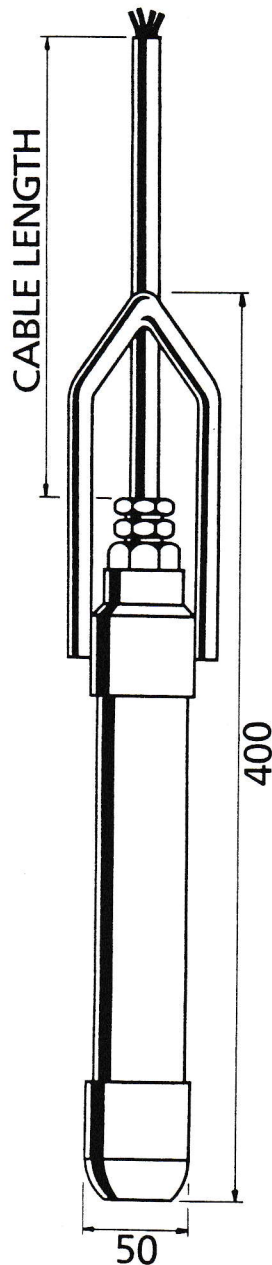

EXPLOSION PROOF TILT SWITCHES

Explosion proof tilt switches are available, which may be used as fixed apparatus in any part of a coal or shale mine, subject to compliance with the requirements of the Coal Mines Regulation Act, 1912 as amended.

Approval Number:- MDA Ex S0683
File Ref :- M81/158

The types of tilt switches available are:-

- TS N/O. N/C
- TS N/C
- TS N/O
- TS N/C. N/C
- TS N/O. N/O

- TSS N/O. N/C
- TSS N/C
- TSS N/O
- TSS N/C. N/C
- TSS N/O. N/O

- TSSP N/O. N/C
- TSSP N/C
- TSSP N/O
- TSSP N/C. N/C
- TSSP N/O. N/O